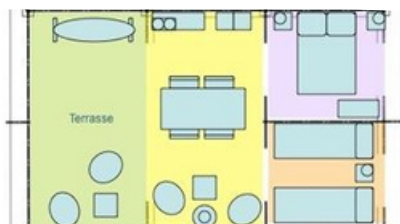

Bedroom 1

- 1 lit double
- Duvet + pillows

Bedroom 2

- 3 single beds
80x190cm
- Duvet + pillows

Outside

- Table and chairs
(inside/outside use)

Little extras to know

- On-site parking
- Arrival time: 4 p.m.
- Departure time: 10 a.m.
- Caution : 300€
- Cleaning package 80€